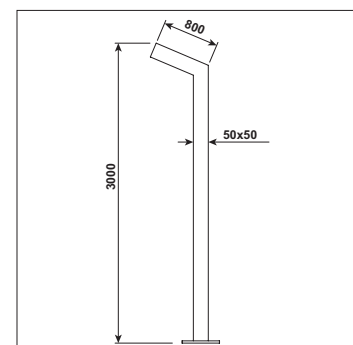

POLA 50 MAXI

Mounting:	Ground mounting
Body material:	Aluminium
Colour:	Standard anthracite grey RAL 7016, other RAL colours on request
Lumen output:	Standard up to 2000 lm, any other on request
LED module:	Signify (Philips), Tridonic or equivalent SMD LED module
Colour temperature:	3000/4000K, other on request
Colour Rendering:	CRI>80 in standard, other on request
Driver:	EVG on-off, DALI, other on request
Wireless control:	N/A
Daylight/Occupancy sensor:	N/A
Emergency unit:	N/A
Operating temperature range:	-30°C ... +45°C
IP Class:	IP65 in standard
Power:	220-240V 50/60Hz
Lighting direction:	Direct lighting
Light distribution:	Symmetric
Optics:	N/A
Beam angle:	Please refer to our LDT database
Diffuser:	PMMA acrylic
Warranty:	5 Years standard warranty

POLA 50 MAXI ground mounted luminaire

All current index numbers, lumen outputs, power consumption and many other technical information are available in our 2024 pricelist.

Basic dimensions